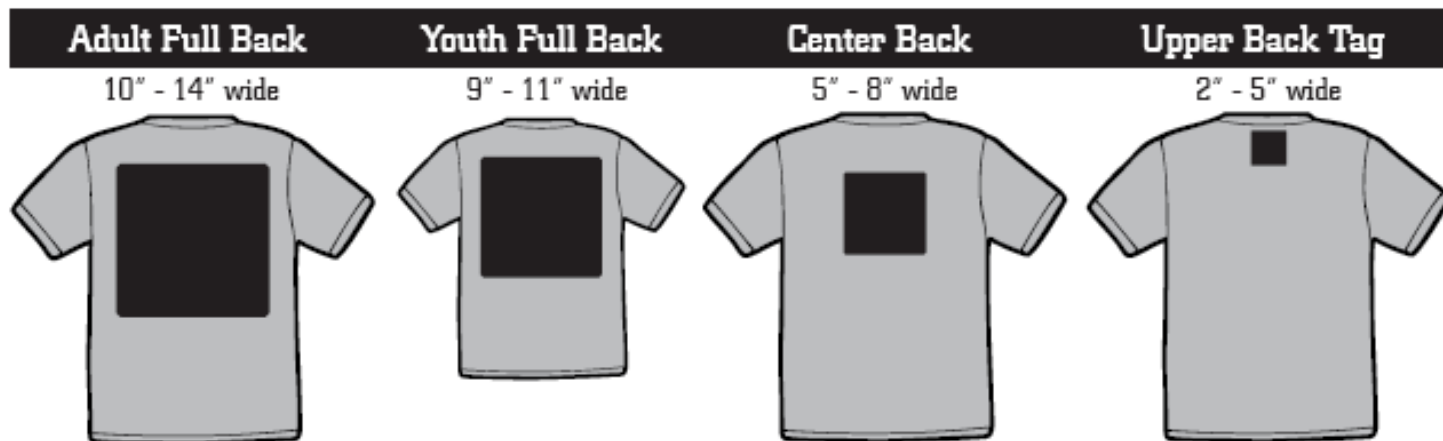

Standard Print Locations & Sizes

Most designs start about 3" below collar
Upper back tag prints start about 2" below collar