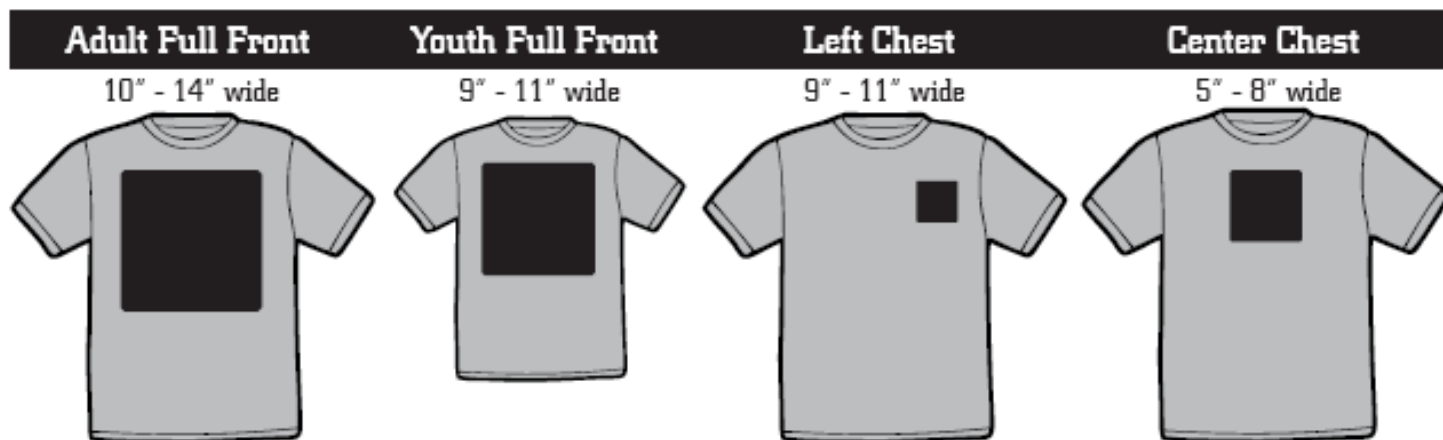

Standard Print Locations & Sizes

Most designs start about 3" below collar
Upper back tag prints start about 2" below collar